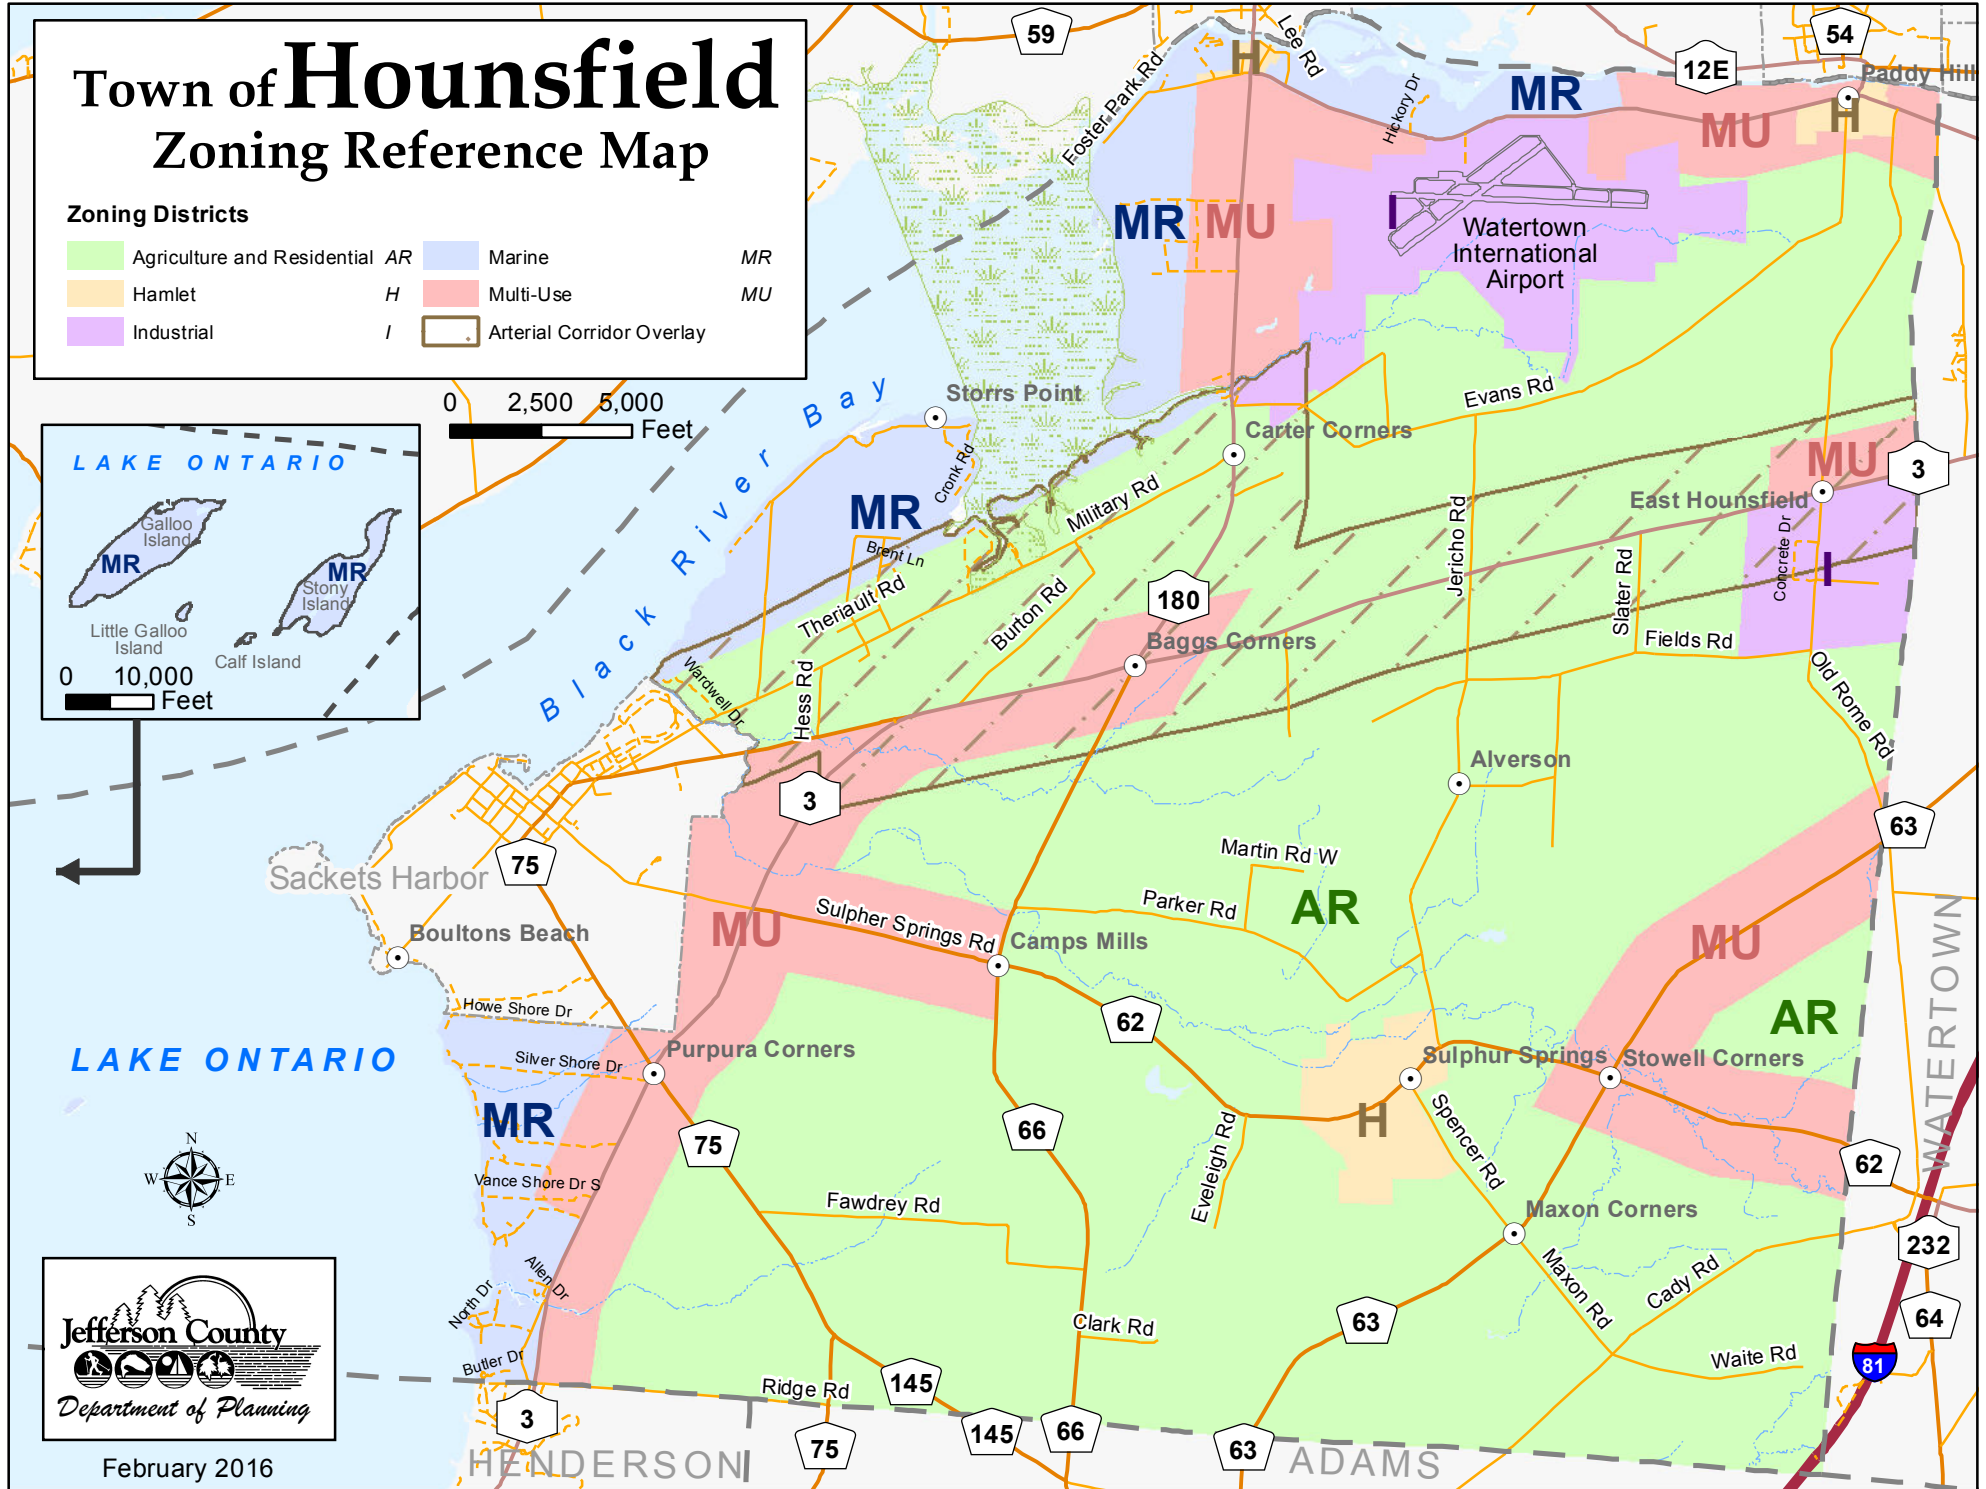

Town of Hounsfield

Zoning Reference Map

Zoning Districts

 Agriculture and Residential	AR	 Marine	MR
 Hamlet	H	 Multi-Use	MU
 Industrial	I	 Arterial Corridor Overlay	

0 2,500 5,000 Feet

February 2016